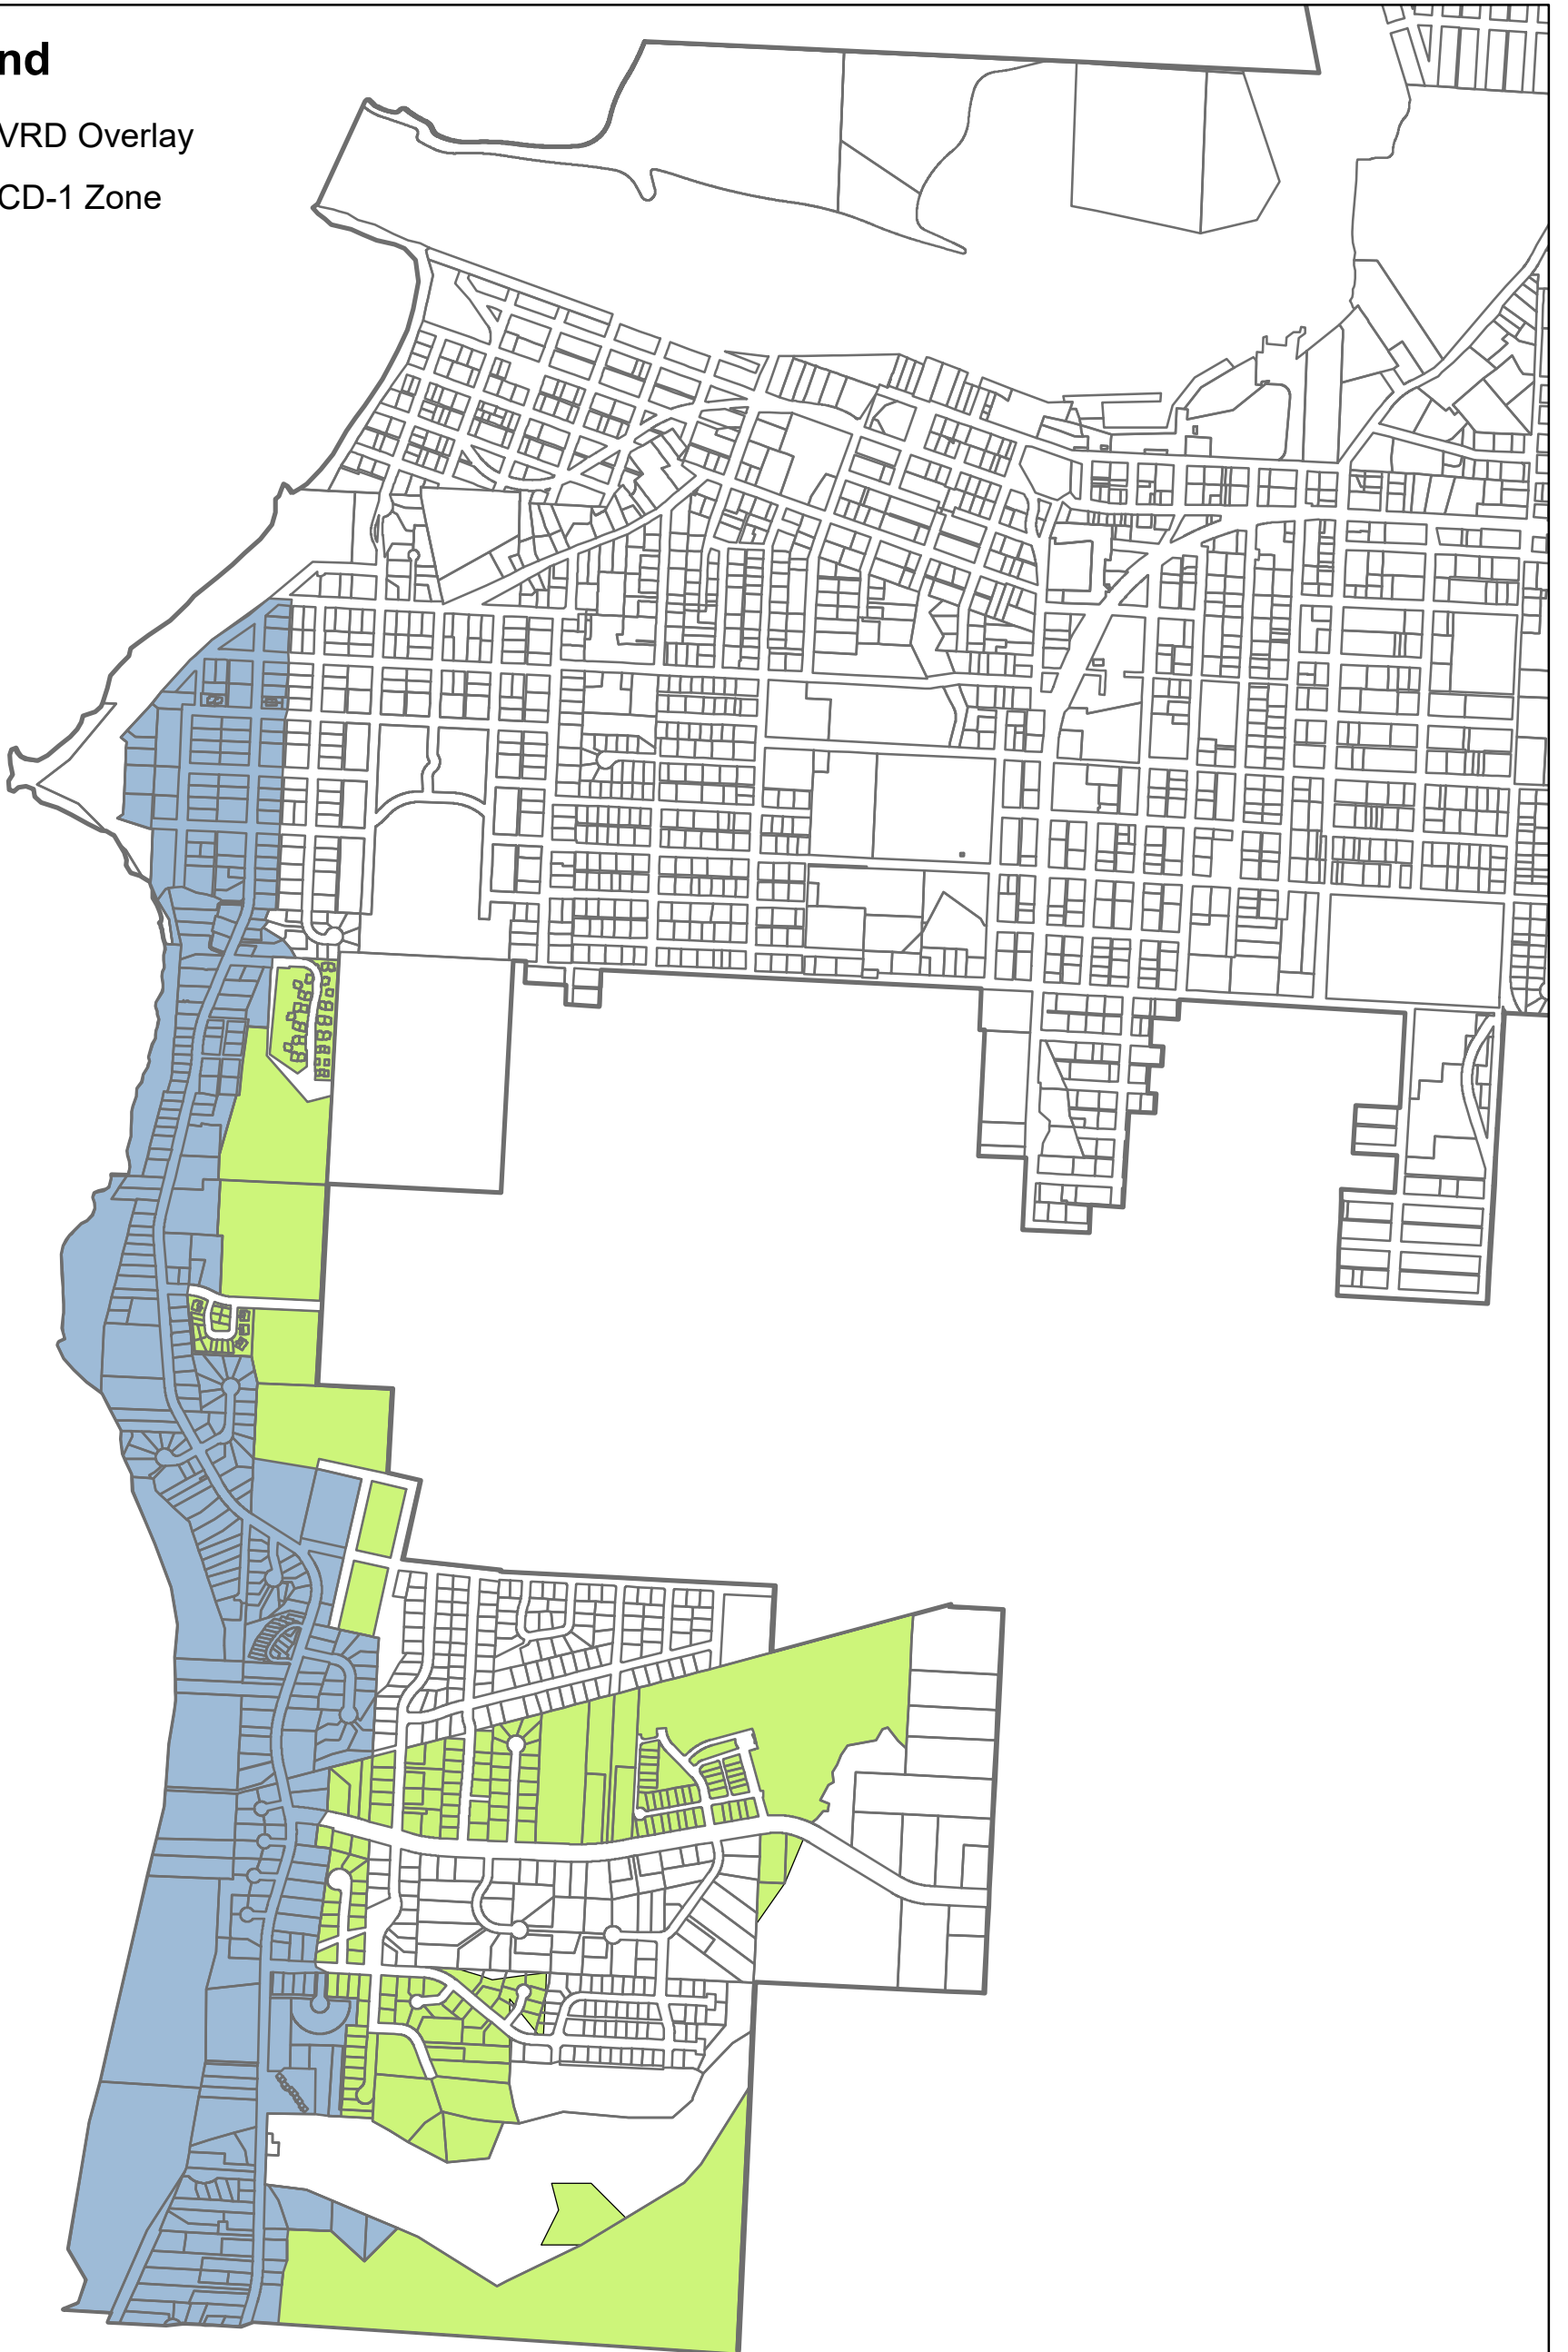

Vacation Rental Dwelling Overlay in the CD-1 Zone

Legend

-  VRD Overlay
-  CD-1 Zone

460 230 0 460 Meters